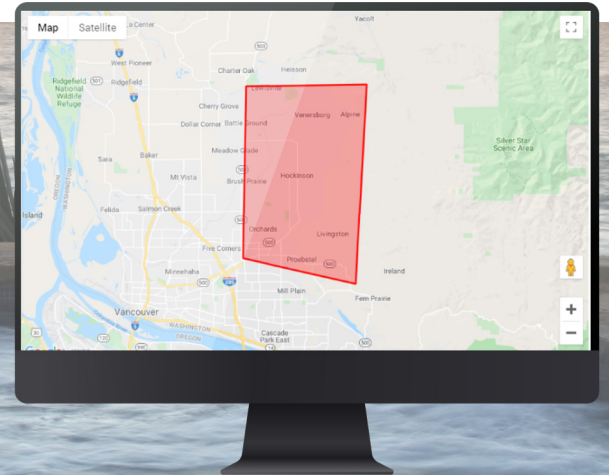

EVOSUS[®]

BUSINESS MANAGEMENT SOFTWARE

Evosus[®] provides business management software solutions for the swimming pool, hot tub and hearth industries

The Challenge

After over a decade of success with their first product, Evosus identified an opportunity to advance its software and help clients further streamline business operations. Understanding that nearly all Evosus Legacy clients operated a service division, Evosus recognized how significant it was to provide route optimization features in their products. To make this possible, Evosus needed an external mapping solution that was powerful, yet easy-to-use.

Benefits

- Optimized routes save time and money

- Flexibility to make on-the-fly route changes

- Simple integration with other platforms

The Solution

Implementing Google Maps Platform into Evosus Legacy was a no-brainer due to Google Maps' familiar interface. Evosus used the Dynamic Maps API to provide users with an interactive environment for viewing points of interest on dynamic, pop-up maps. Fast forward to fall 2019, when Evosus explored the full potential of Google Maps Platform and integrated it into their newly developed cloud product, LOU. Unlike Evosus Legacy, which requires multiple windows to view data, LOU provides a seamless user experience via a single dashboard powered by Google Maps Platform. Additionally, the integrated Geocoding and Directions APIs simplify service scheduling and routing. "Routing is a big part of what we do, and Google Maps is a very important part of our application," stated Dan McManus, President and CEO of Evosus.